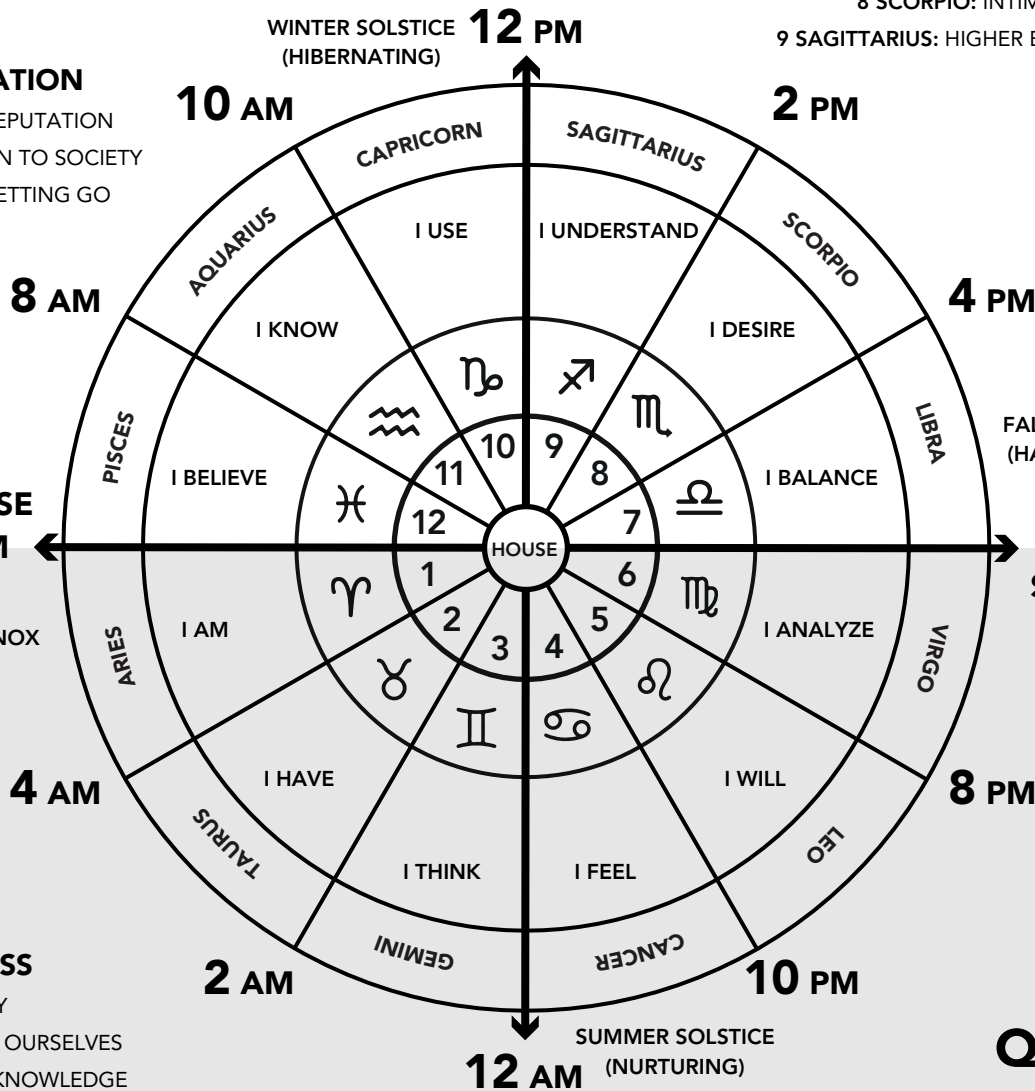

Q4: MC – AC

MATURITY & SELF-ACTUALIZATION

10 CAPRICORN: CAREER, ACHIEVEMENTS, REPUTATION

11 AQUARIUS: SOCIAL GROUPS, CONTRIBUTION TO SOCIETY

12 PISCES: LIFE EVALUATION & MEANING, LETTING GO

AC
(RELATIONSHIP
W/ SELF)

SUNRISE
6 AM

SPRING EQUINOX
(SOWING)

(RELATIONSHIP
W/ OTHERS)
DC

WEST

Q1: AC – IC

YOUTH & SELF AWARENESS

1 ARIES: FOCUS ON SELF-IDENTITY

2 TAURUS: OBTAIN RESOURCES TO DEVELOP OURSELVES

3 GEMINI: LEARN BASIC SKILLS AND OBTAIN KNOWLEDGE

Q2: IC – DC

EARLY ADULTHOOD & SELF-EXPRESSION

4 CANCER: FAMILY, ROOTS, UPBRINGING

5 LEO: CREATIVITY, CHILDREN, INNER CHILD, ROMANCE

6 VIRGO: ACTIVE ROLE IN SOCIETY, SERVICE TO OTHERS